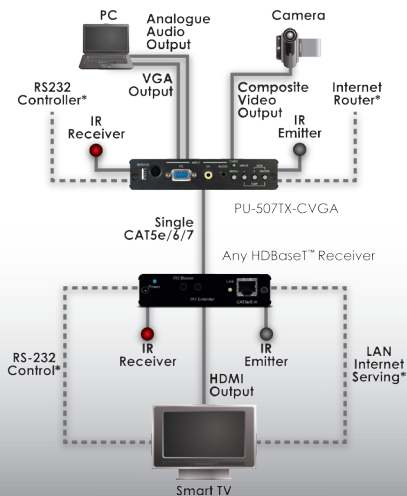

New Product PU-507TX-CVGA

CV/PC over HDBaseT™ Transmitter with integrated video scaling (5-Play™ inc. PoE & single LAN, up to 100m)

The PU-507TX-CVGA is a HDBaseT™ Transmitter which allows transmission of PC or Composite Video sources and audio over a single CAT5e/6/7 cable to the receiver at a distance of up to 100m. The integrated scaler enables the installer to maximise the output resolution and ensure compatibility to the connected display. With full 5-Play convergence for uncompressed high definition video and stereo audio, this transmitter also allows the transfer of LAN serving, Bi-directional Power over Ethernet (PoE), RS-232, and 2-way IR all simultaneously over a single CAT5e/6/7 cable. Control of the transmitter is via IR remote or via selection buttons on the front panel of the device allowing the user to navigate the On-Screen Display (OSD) for selecting the required settings or system information.

FEATURES

- Supports PC/CV scaling to a full range of HDTV or PC resolutions up to 1080p and WUXGA (Reduced Blanking)
- Supports uncompressed video/audio up to 10.2Gbps
- Supports Ethernet transmission rates up to 100 Mbps
- Supports uncompressed data transfer over single CAT cable (100m - CAT6/7; 80m - CAT5e)
- 5-Play™ convergence: HDMI, LAN, POE & Control (IR & RS232)
- Supports bidirectional PoE when connected to a compatible Bi-directional PoE Receiver
- Supports OSD (On-screen Display) selection and system information display
- Supports NTSC and PAL formats for Composite Video input
- Control via IR remote and on-panel selection buttons