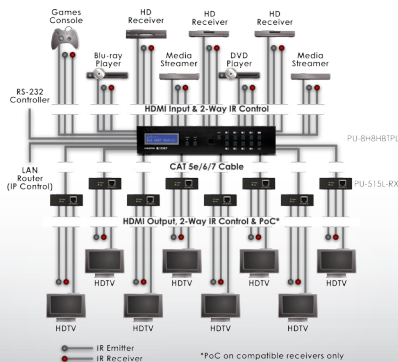

PU-8H8HBTP L New Product

8 x 8 HDMI HDBaseT™ LITE Matrix with PoC

USE WITH PU-515PL-RX FOR PoE

The PU-8H8HBTP L is an 8x8 HDMI HDBaseT™ Lite with PoC (power over cable) Matrix. Installers can switch and distribute up to 8 HDMI sources, and 2-Way IR to lengths of up to 60m using CAT5e/6/7 cable infrastructure. Control of the matrix is via IP, RS-232, IR remote, or manual selection buttons. This single box solution will enable an installer to confidently integrate an eight zone multi-room AV system. The PU-8H8HBTP L is designed to be used with the PU-515PL-RX Receiver which enables the use of 2-Way IR control feature and which can utilise PoC capabilities of the matrix.

FEATURES

- Supports all v1.4 HDMI resolutions
- Supports uncompressed video/audio up to 10.2Gbps
- Common supported resolutions: HDTV: 480p, 576p, 720p, 1080i, 1080p, 1080p24; PC: VGA, SVGA, XGA, WXGA, SXGA, UXGA, WUXGA
- HDMI, HDCP and DVI compliant
- High Definition Audio supported: Dolby TrueHD, Dolby Digital Plus and DTS-HD Master Audio plus LPCM (up to 192kHz)
- Uncompressed data transfer over single CAT cable (60m via CAT5e/6/7)
- Supports HDMI input up to 15m 1080p 8bit or 10m 1080p 12bit
- Supports RS-232, 2-Way IR, Manual Selection Buttons, and HDMI CEC control pass through
- Selectable EDID settings - TV (downstream) and STD (fixed)
- Compact 2U Rack mount design
- Supports IP control
- Supports 3D signals
- Supports Power over Cable (PoC) providing power to compatible receivers