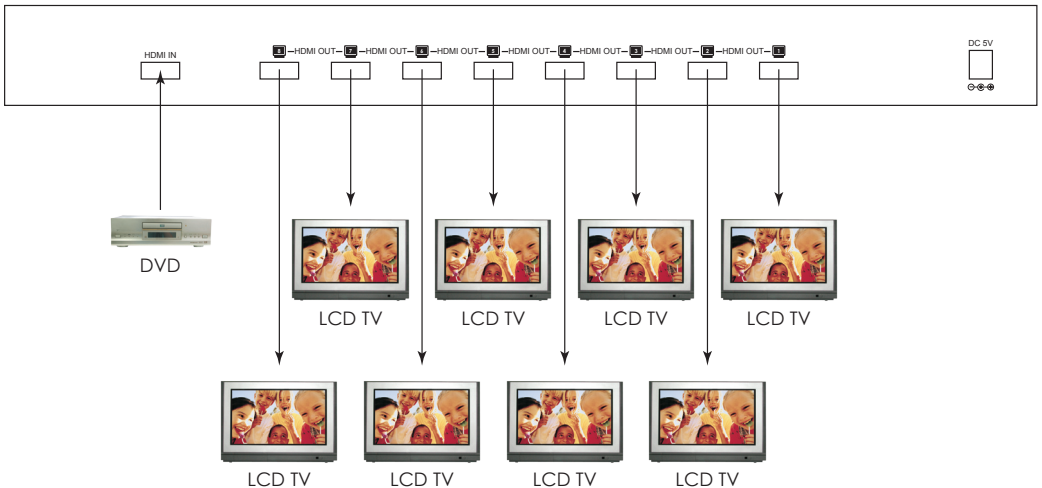

Connection and Installation