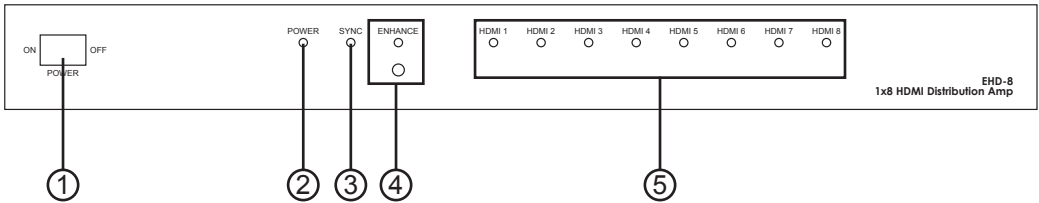

1x8 HDMI Distribution Amplifier

Operation Manual

EHD-8

Introduction

Cypress EHD-8 is a high performance HDMI distribution amplifier. It allows one HDMI source to connect up to 8 HDMI displays simultaneously.

Features

1. Solid and durable metal housing with all connectors lined up in one side.
2. Built-in HDCP keysets allows each output to work independently when connecting to a HDMI display.
3. Splits a HDMI source up to 8 outputs at 1080p without signal loss.
4. Supports DVI source and DVI display by using HDMI to/from DVI adaptor cable.
5. Supports a wide range of PC and HDTV resolutions, from VGA to UXGA and 480p to 1080p. Maximum resolution bandwidth-165MHz.
6. Can be cascaded for more outputs.
7. Each of the buffered output can run up to 15 meters@1600x1200, or 1080p.
8. Support multi-channel compressed & uncompressed HDMI audio.
9. Full HDCP compliant.
10. Enhance function for signal pre-emphasis.
11. Fast handshaking reduces pre-picture blackout time to 5 seconds.

Operation Controls and Functions

Front Panel

1. Power Switch: Press the switch to power on the unit.
2. Power LED Indicator: The LED will illuminate when the power is connected.
3. Sync LED: The LED will illuminate when the HDMI source signal is connected to the input and is detected by the unit.
4. Signal Enhancement/Indicator: Press the "Enhance" button to turn on this feature to improve signal quality after long distance transmission. Press again to turn off. The LED will illuminate when the signal is enhanced.
5. Output LEDs: When a display TV is connected to one of the output ports, its corresponding LED will illuminate.

Specifications

- **Frequency bandwidth:** 1.65Gbps(single link)
- **Input/Output:**
1 in to 8 out HDMI female port
- **5VDC universal power supply**
- **Operating temperature range:** 0° ~ 48° C
- **Operating humidity range:** 30 to 80% RH
- **Dimensions:** 434(W)x116(D)x44(H)mm
- **Weight:** 2.1kgs