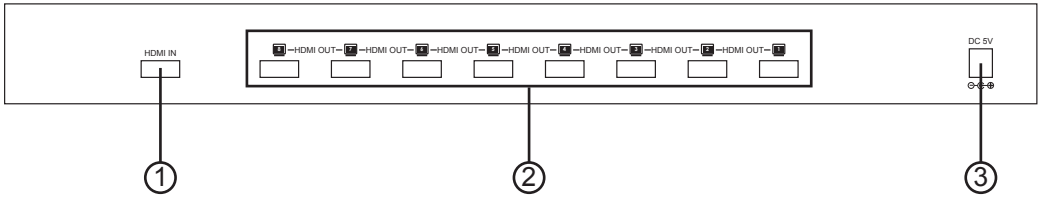

Rear Panel

1. HDMI input: Connect to the HDMI or DVI output of your source equipment such as DVD play or set-top-box.
2. HDMI output 1/2/3/4/5/6/7/8: Connect each of these output ports to the HDMI input of a HDMI display.
3. Power input: Plug the supplied 5VDC power supply into the unit.

Specifications

- **Frequency bandwidth:** 1.65Gbps(single link)
- **Input/Output:**
  1 in to 8 out HDMI female port
- **5VDC universal power supply**
- **Operating temperature range:** 0° ~ 48° C
- **Operating humidity range:** 30 to 80% RH
- **Dimensions:** 434(W)x116(D)x44(H)mm
- **Weight:** 2.1kgs

Connection and Installation